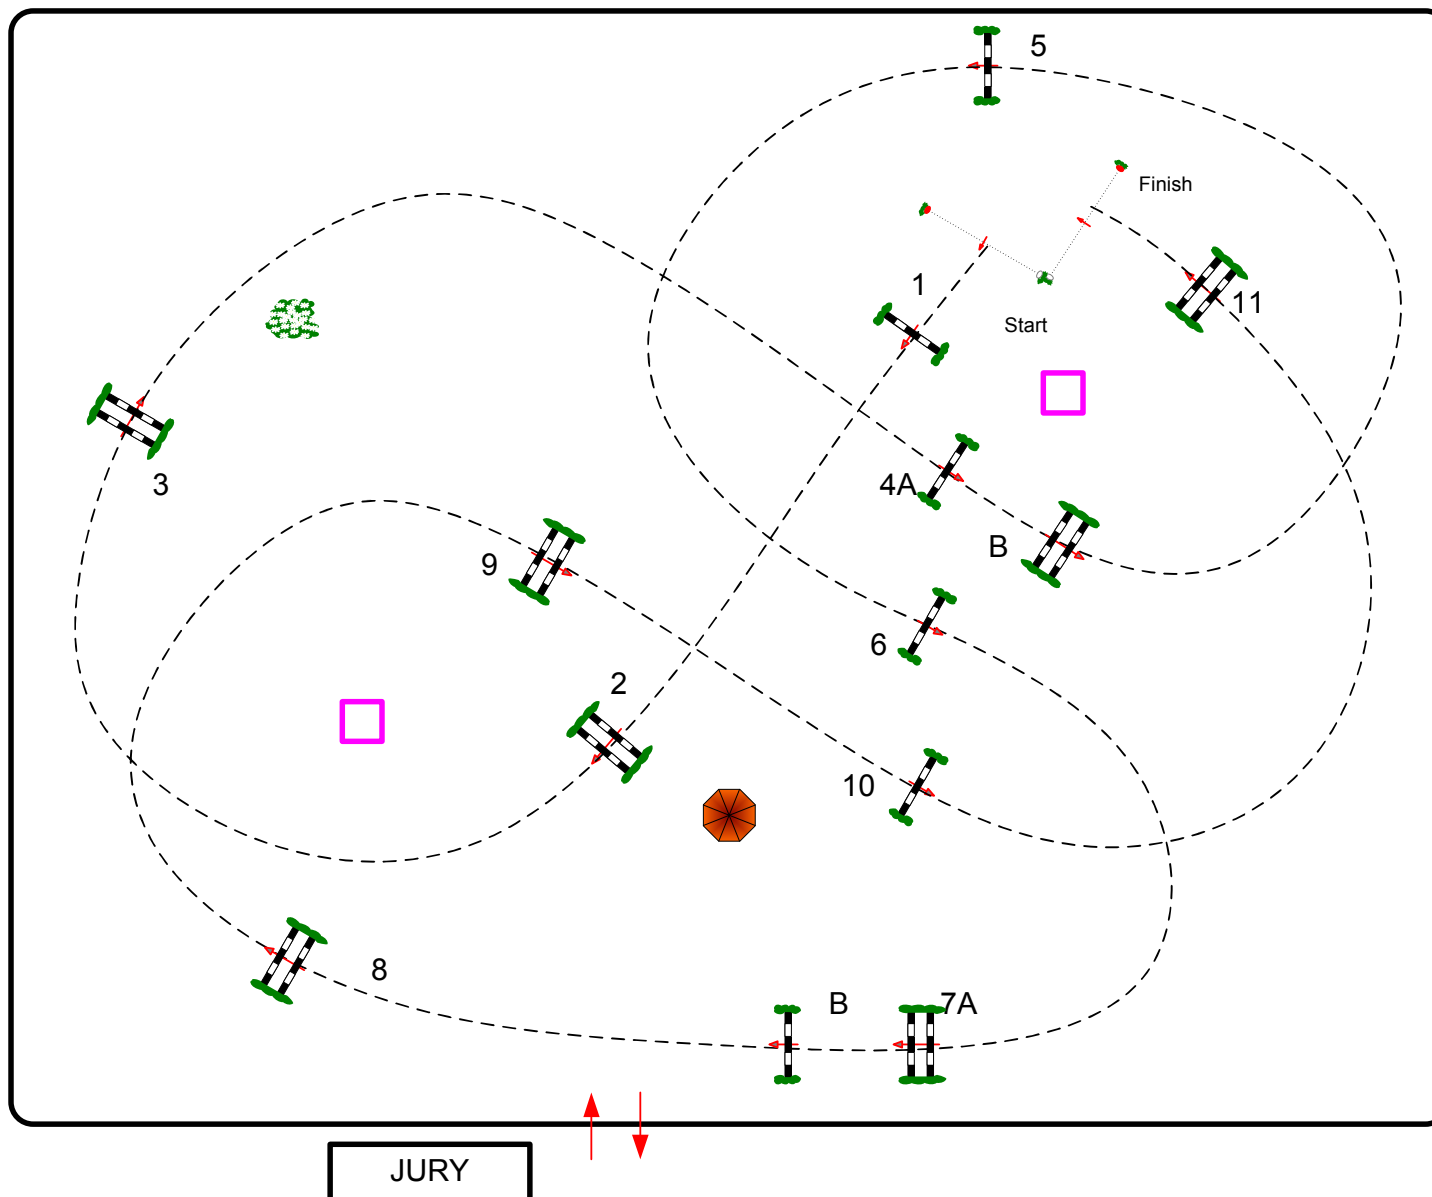

# HARAS DE JARDY

## CSI\*\* / CSI\* / CSI-AM

Competition N°: 16

CSI Am-A 1,15m

Table A against the clock

Dimanche 10 Septembre 2023

Start : 10:45

Table: A  
 FFE Article n°: 238.2.1  
 FEI Article n°:  
 Height: 1,15 m

Speed: 350 m/min  
 Length: 500 m  
 Time allowed: 86 sec  
 Time limit: 172 sec

Obstacles: 11  
 Efforts: 13  
 Combination(s):

Jump-off:  
 Length: 0 m  
 Time allowed: 0 sec  
 Time limit: 0 sec

Course Designer  
 Nicolas DELERUE  
 06.71.70.22.42